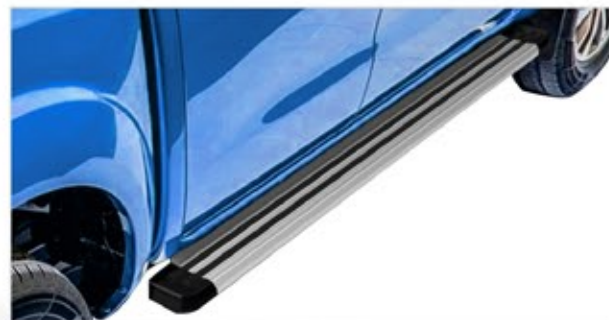

PW00167501

4" OVAL STRAIGHT SIDE BAR
DOUBLE CAB

PW030174 PNC
4.25" OVAL BEND SIDE BAR

PW018465 T4
SIDE BAR (DOUBLE CAB)
BRACKETS PW018463

PW01495301 S4
79" S4 RUNNING BOARD
BRACKET PW008182

PW025073 S5
79" S5 RUNNING BOARD
BRACKET PW008182