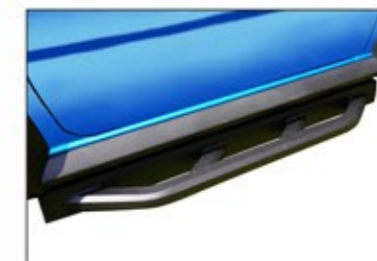

PW043379
3" NUDGE BAR
BOTH FOR 3&5 DOORS

PW032719
FA AL. ROOF RACK
55"x45"
BRACKET PW033814
LIGHT EXCLUDED

PW034493
51" B3AL. SIDE STEP
BRACKET PW034593