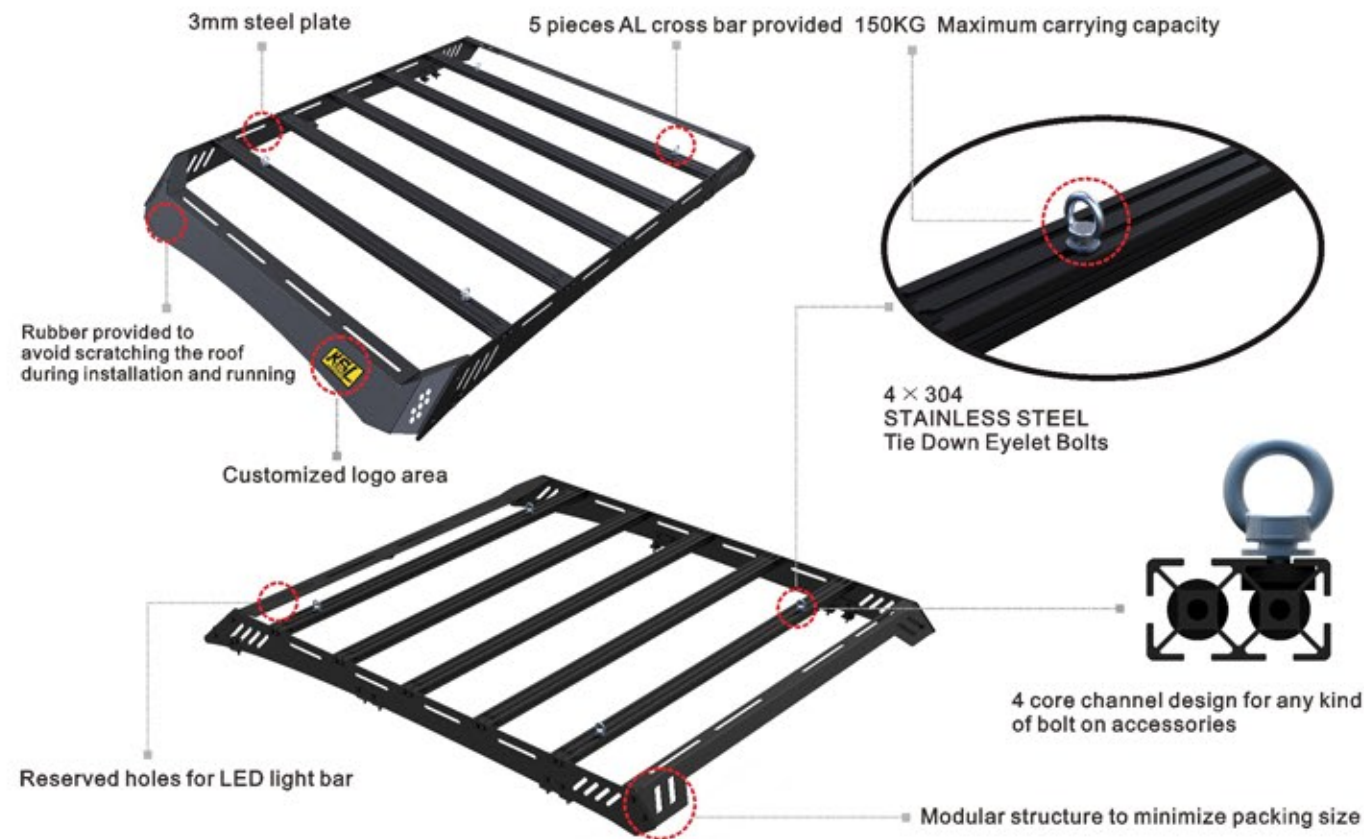

T3 ROOF RACK

APPLICATION LIST

CAR MODEL	YEAR	PART NO.
TOYOTA HILUX REVO	15-23	PW045939
TOYOTA PRADO	10-23	PW047581
TOYOTA 4RUNNER	10-23	PW047547
TOYOTA FORTUNER	16-24	PW050526
NISSAN NAVARA/NP300	15-23	PW042725
FORD RANGER	2023	PW044916
ISUZU D-MAX	20-23	PW042736
MAZDA BT50	21-23	PW042736
MITSUBISHI TRITON	2024	COMING SOON
MITSUBISHI TRITON	15-23	PW042732
MITSUBISHI MONTERO SPORT	17-24	PW050523
VOLKSWAGEN AMAROK	2023	PW044916
SUZUKI JIMNY	19-23	PW045412