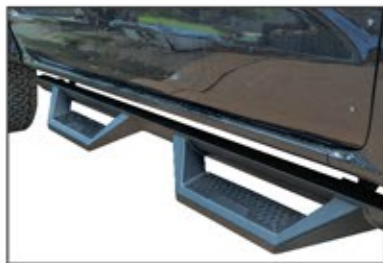

FORD

FORD

FOR FORD BRONCO 21-24

PW043025
MODULAR
GRILLE GUARD

PW048806
RAMBLER
GRILLE GUARD
BRACKET:PW048867

PW050862
HD2 SIDE STEP
BRONCO 4 DOOR

PW039907
NB1 RUNNING BOARD
2 DOOR:PW040621

PW041690
94" x 50" PR1
PLATFORM RACK
BRONCO 4 DOOR
W/HARDTOP
(Excl. OE Roof Rack)