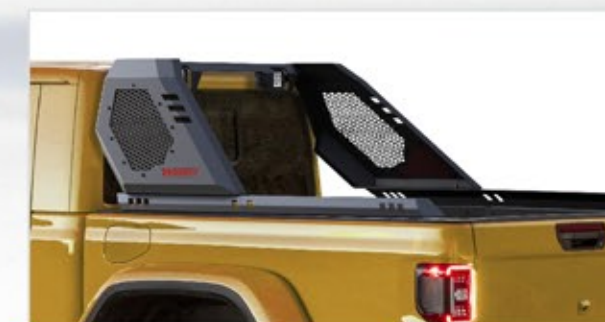

PW034312 FB

FB ROLL BAR W/CUBE LIGHTS & LONG SIDE RAIL OPTIONAL