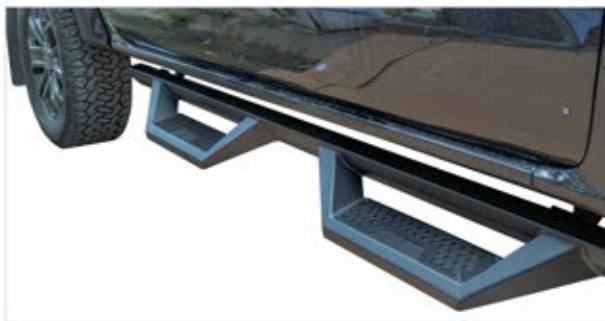

PW039233

SANDY BLACK HD2 SIDE BAR
WITH LOGO CUT FOR OPTION
BRACKET PW039584