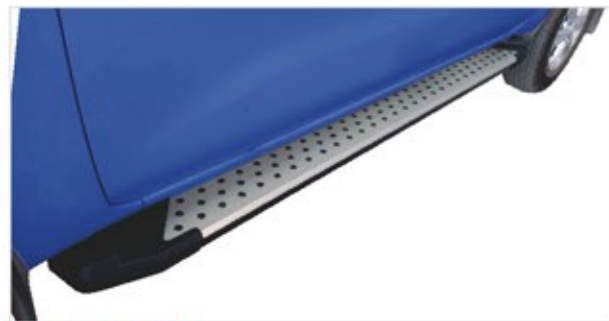

PW00167501

4" OVAL STRAIGHT SIDE BAR
DOUBLE CAB

PW030174 PNC
4.25" OVAL BEND SIDE BAR

PW018465 T4
SIDE BAR (DOUBLE CAB)
BRACKETS PW018463

PW01495301 S4
79" S4 RUNNING BOARD
BRACKET PW008182

PW025073 S5
79" S5 RUNNING BOARD
BRACKET PW008182