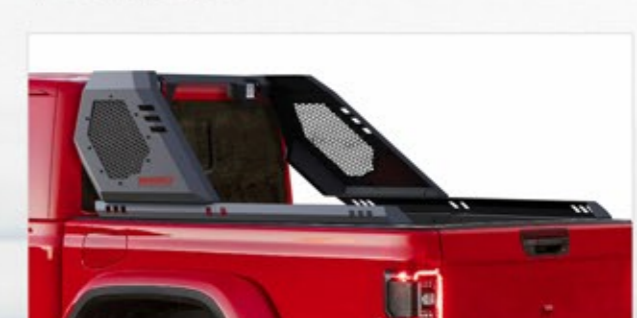

PW034312 FB

FB ROLL BAR
WITH CUBE LIGHTS AND LONG SIDE RAIL OPTIONAL