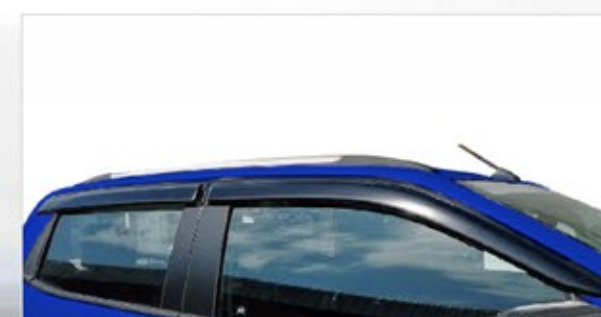

PW00377318

RAIN SHIELD