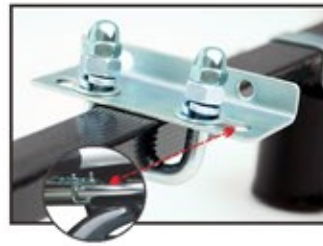

UNIVERSAL SERIES-OTHERS

PW003681
WC58
AL. CLAMP TYPE CROSS BAR W/ LOCK
SIZE IN 42"/45"/48"/50"/54"/55"/59"
OVAL PIPE

PW000624
C88
CONNECTING BRACKETS FOR C29
CENTER DISTANCE 65MM
PW016964 CENTER DISTANCE 95MM