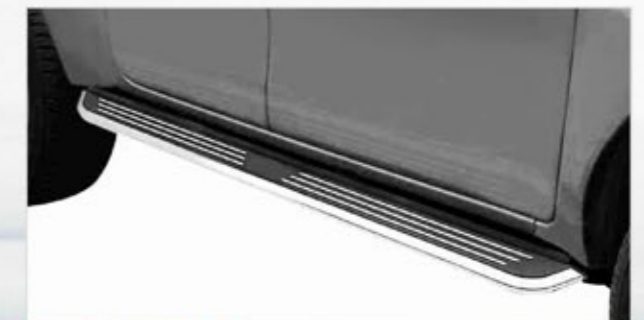

PW00036296
AL. CROSS BAR

PW033632
ELEGANCE FRONT & REAR OVER BUMPER W/LED LIGHT HPU MATERIAL
PW033633 ELEGANCE FRONT & REAR OVER BUMPER W/O LED LIGHT

PW037662
ALUMINUM FRONT GUARD
BRACKET:PW037703

PW033406
ELEGANCE RUNNING BOARD W/LIGHT
PW033407 ELEGANCE RUNNING BOARD WITHOUT LIGHT