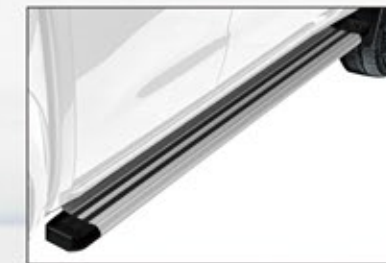

PW02634101

S6
85" S6 RUNNING
BOARD
BRACKET PW033015