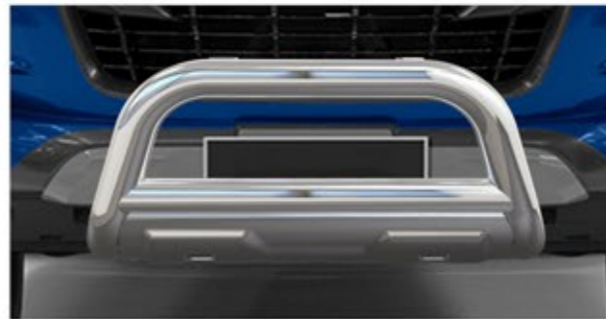

PW034839 GEM

3" NUDGE GUARD WITH SKID PLATE
W/ LIGHT OR W/ MESH OPTIONAL
W/ 20" LED LIGHT:PW03708701
BRACKET PW037598

PW049997 AG

New!

AGGRESSIVE NUDGE BAR
BRACKET:PW050143
WITH OPTIONAL D-SHACKLE:PW042273