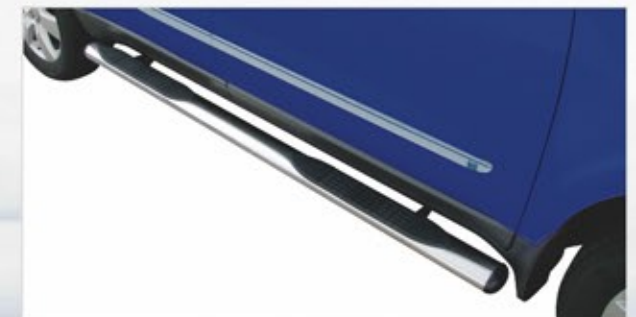

PW00167501

4" OVAL STRAIGHT SIDE BAR
DOUBLE CAB

PW030174 PNC
4.25" OVAL BEND SIDE BAR

PW018465 T4
SIDE BAR (DOUBLE CAB)
BRACKETS PW018463

PW01495301 S4
79" S4 RUNNING BOARD
BRACKET PW008182

PW025073 S5
79" S5 RUNNING BOARD
BRACKET PW008182