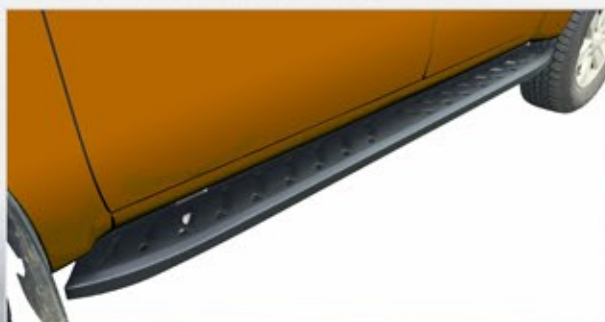

PW027968 GT

80" GT RUNNING BOARD
BRACKET PW014833

PW035865 XR

85" XR RUNNING BOARD
BRACKET PW014833

PW016421 CB

79" CB RUNNING BOARD DOUBLE CAB
BRACKET PW015095
ALL BLACK VERSION:PW01642102

PW012505 B98

79" AL. RUNNING BOARD (DOUBLE CAB)
BRACKET PW015095